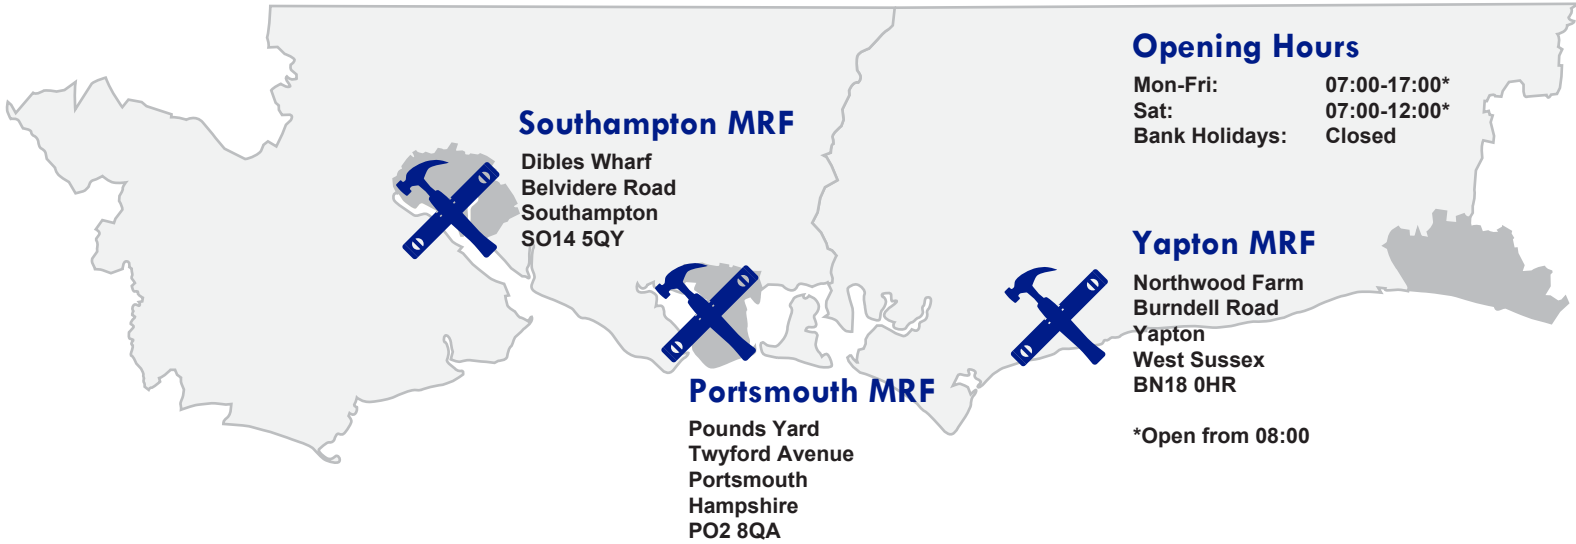

MARKS THE SPOT

TRADESMEN, TIP YOUR WASTE HERE!

WASTE TYPE		PRICE PER TONNE	MINIMUM
MIXED WASTE	17 09 04	£178.50	½ TONNE
MIXED WASTE HAND UNLOAD	17 09 04	£208.50	½ TONNE
INERT SPOIL	17 05 04	£50.00	½ TONNE
HARDCORE	17 01 02	£20.00	½ TONNE
MIXED WOOD	17 02 01	£178.50	½ TONNE
PLASTERBOARD	17 08 02	£150.00	½ TONNE
UPVC	17 02 03	£40.00	½ TONNE
CARDBOARD	20 01 01	£10.00	½ TONNE